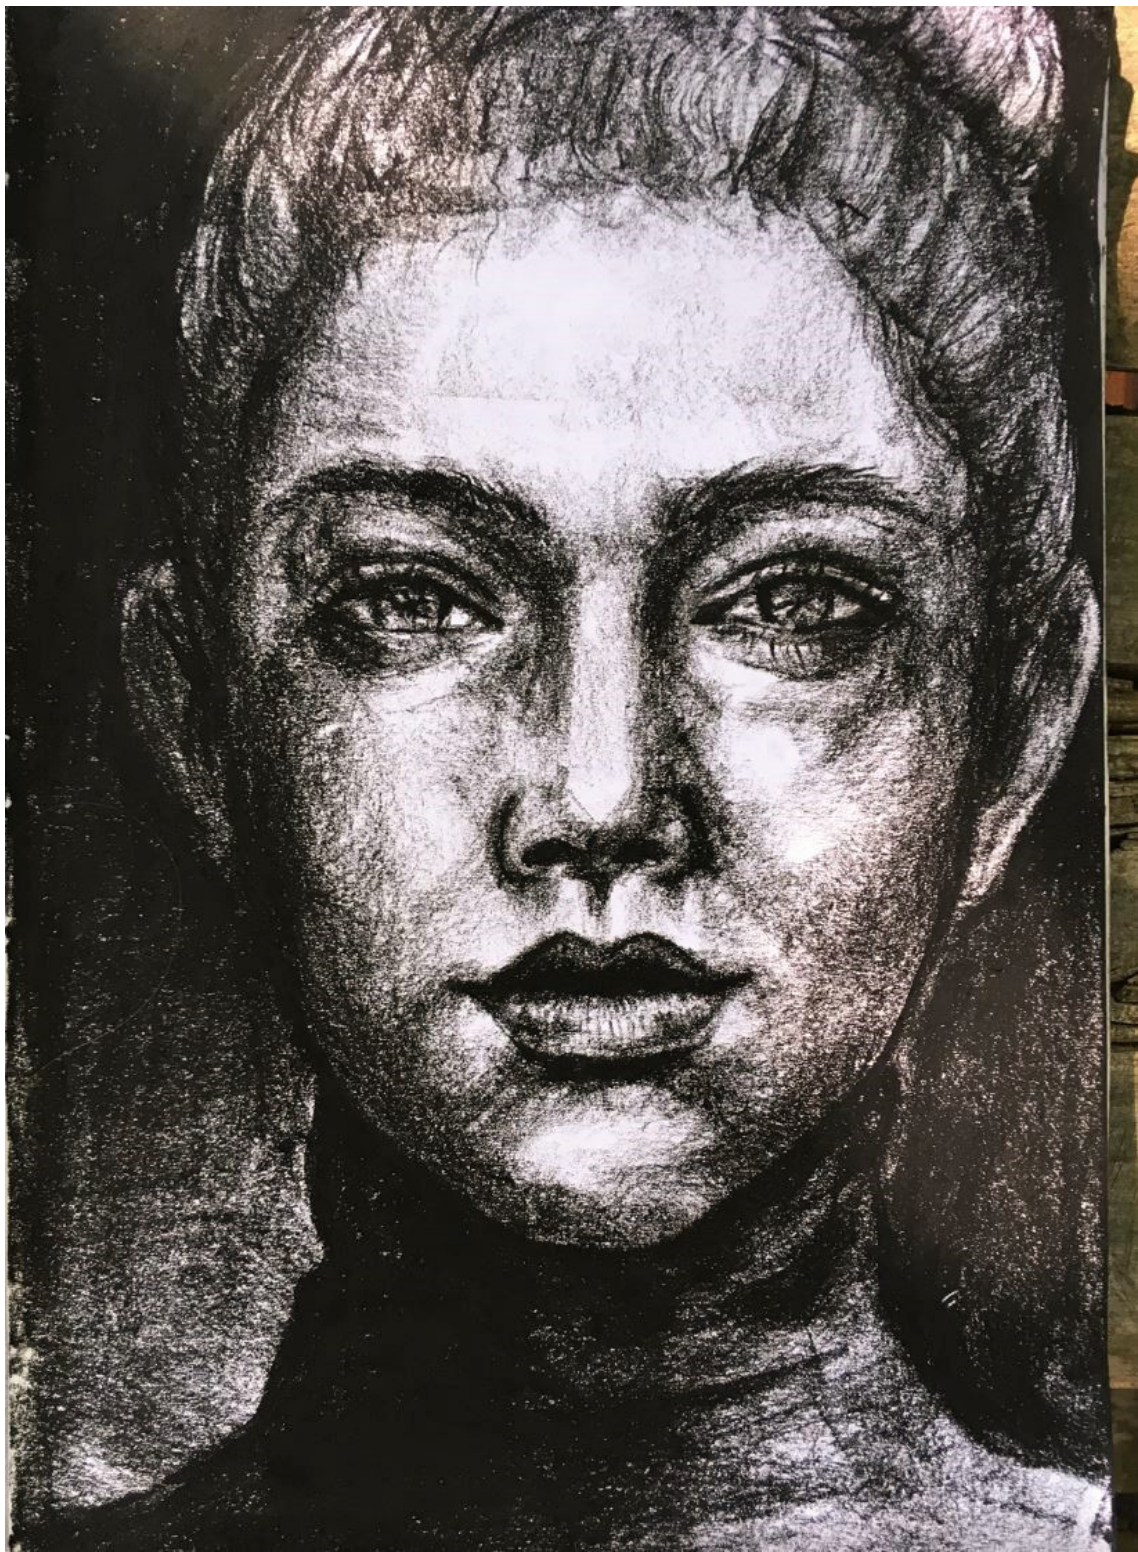

IRIS OLTRE

ILLUSTRATION

AND PAINTING

TRADITIONAL AND DIGITAL TECNIQUE

CHARACTERS

DIGITAL PAINTING

PORTRAITS

TRADITIONAL TECHNIQUE

PENCIL AND CHARCOAL

SELECTED OIL PAINTINGS

70X100
cm

45x80 cm

60x80
cm

50x70
cm

PONCE COPY
80x90
cm

SCHIELE COPY
60X100
cm

CREDO PASSERÒ IL
RESTO DEL GIORNO
SUL DIVANO.

lini

Iris Tercon
pattern fiaba

Iris Tercon
pattern zebre e farfalle

Iris Tercon

Grafica

Grafica su t-shirt

FAST
SKETCHES