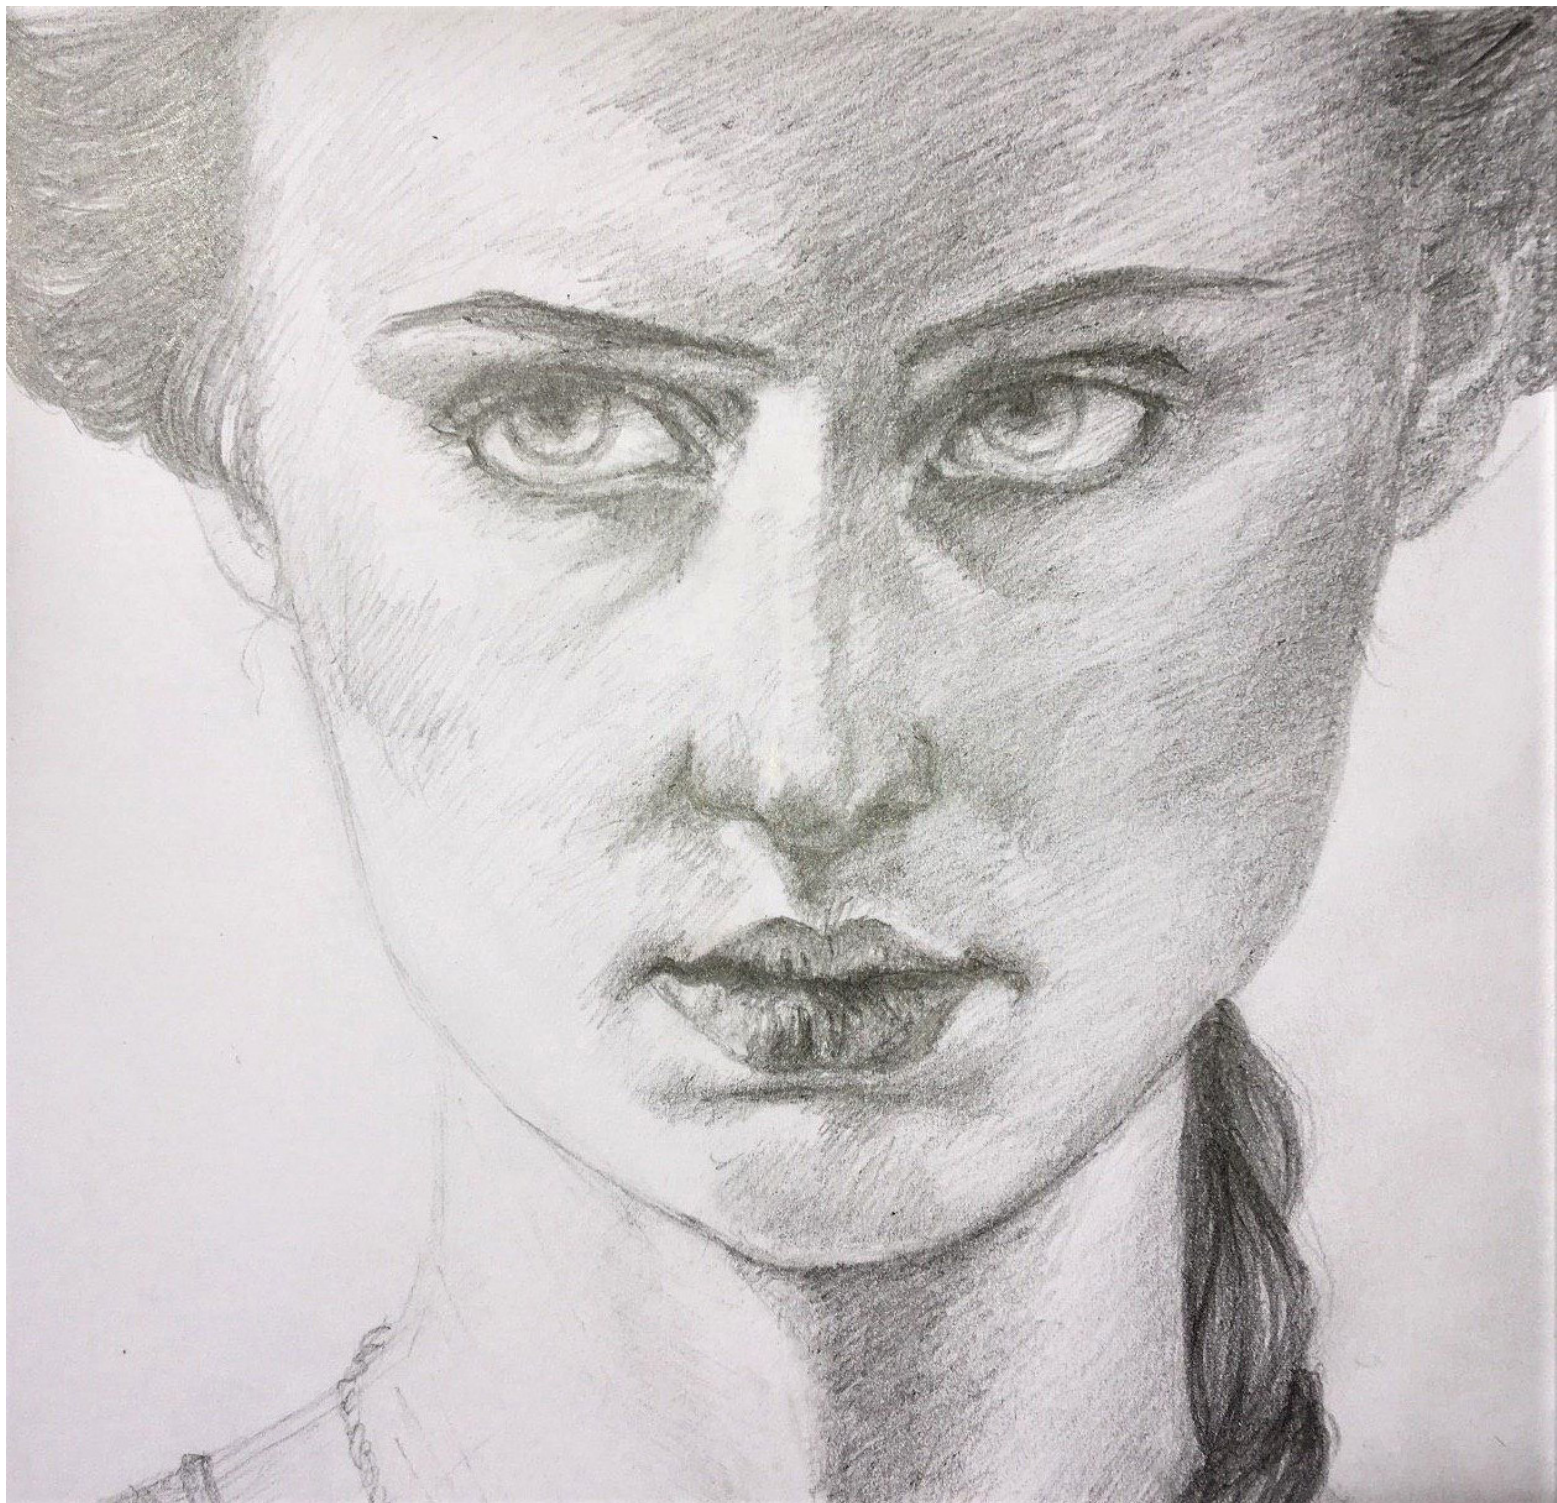

IRIS OLTRE

ILLUSTRATION

AND PAINTING

TRADITIONAL AND DIGITAL TECNIQUE

CHARACTERS

DIGITAL PAINTING

PORTRAITS

TRADITIONAL TECHNIQUE

PENCIL AND CHARCOAL

SELECTED OIL PAINTINGS

70X100
cm

45x80 cm

60x80
cm

50x70
cm

PONCE COPY
80x90
cm

SCHIELE COPY
60X100
cm