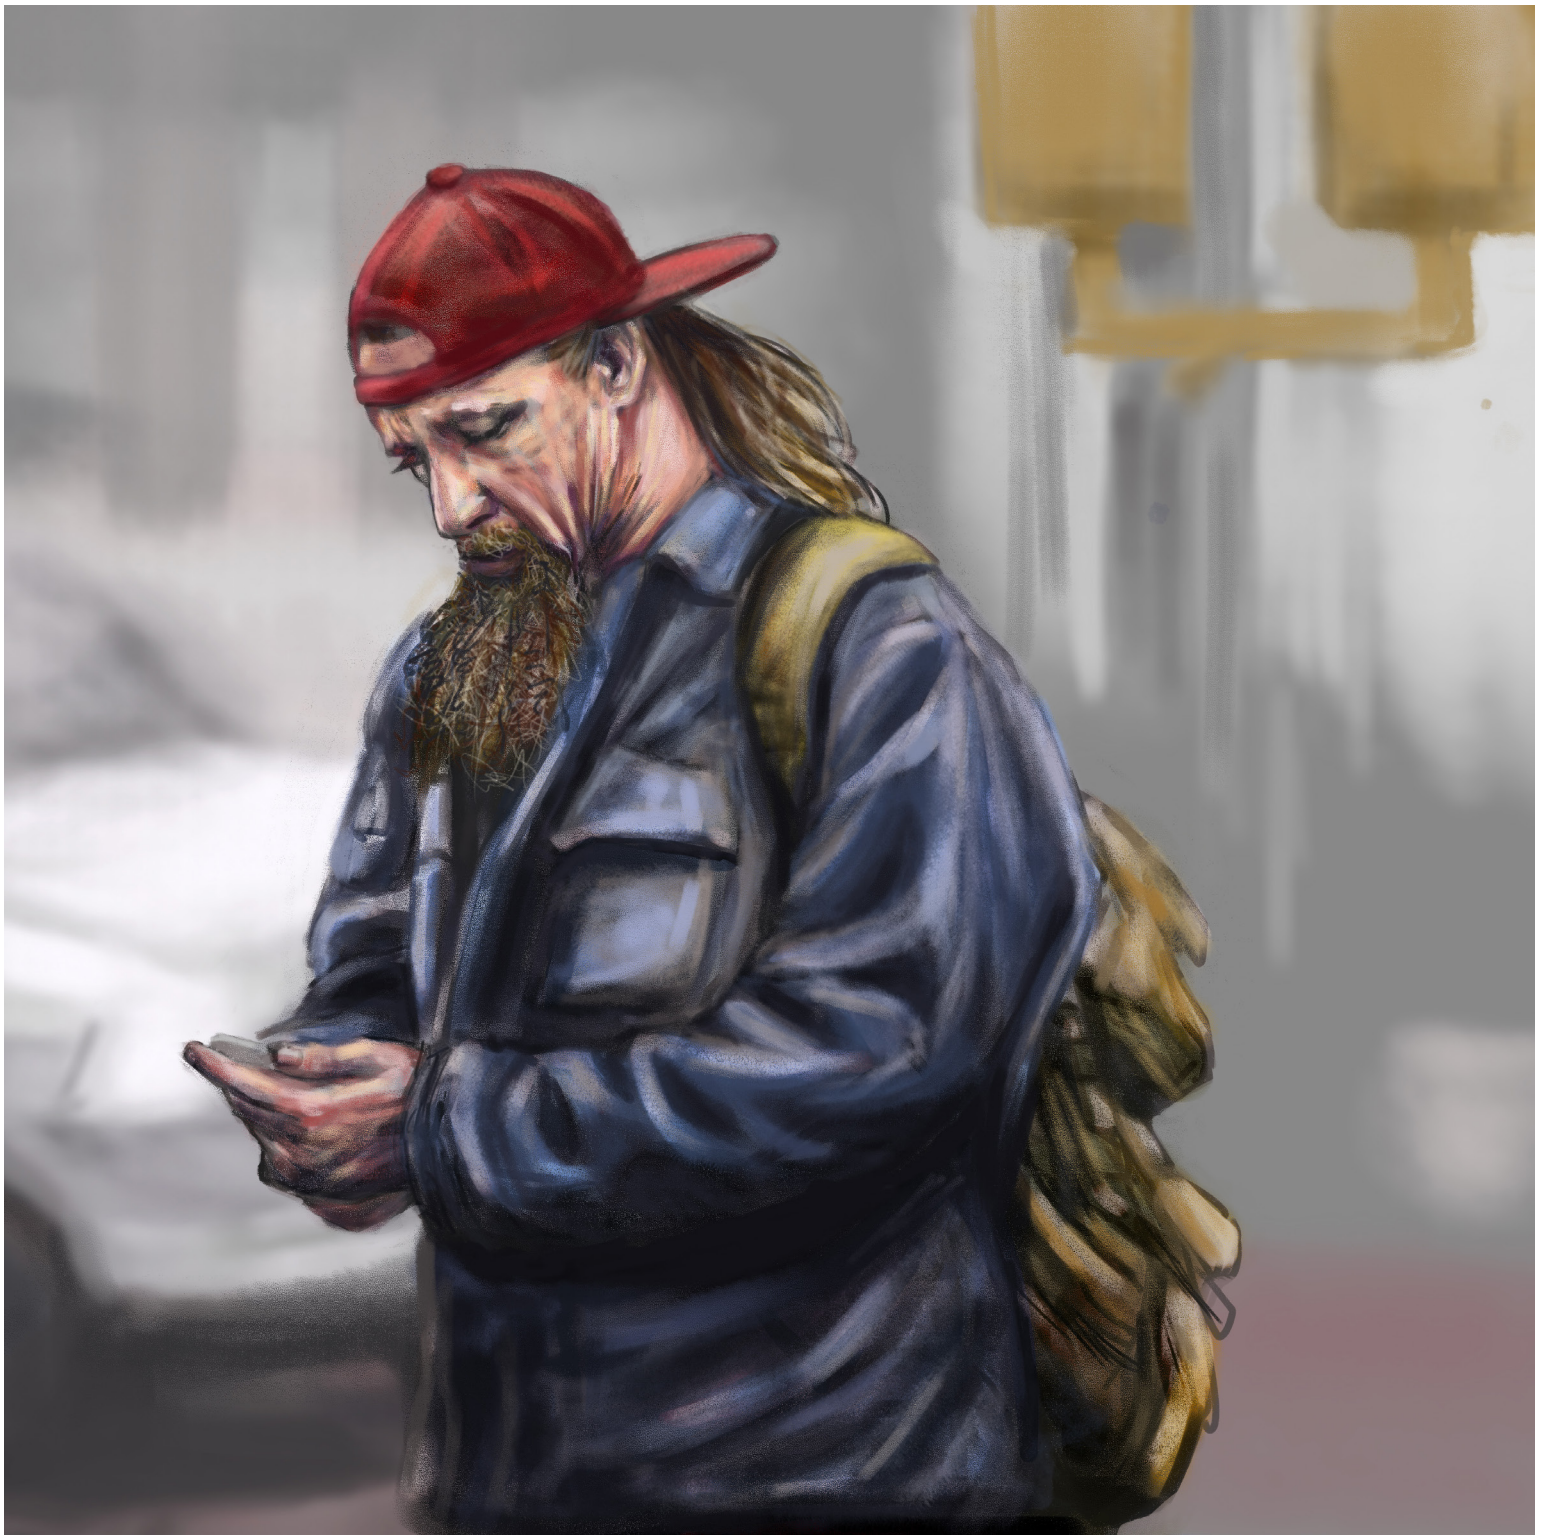

IRIS OLTRE

ILLUSTRATION

AND PAINTING

TRADITIONAL AND DIGITAL TECNIQUE

CHARACTERS

DIGITAL PAINTING

PORTRAITS

TRADITIONAL TECHNIQUE

PENCIL AND CHARCOAL

SELECTED OIL PAINTINGS

70X100
cm

45x80 cm

60x80
cm

50x70
cm

PONCE COPY
80x90
cm

SCHIELE COPY
60X100
cm

CREDO PASSERÒ IL
RESTO DEL GIORNO
SUL DIVANO.

lini

Iris Tercon
pattern fiaba

Iris Tercon
pattern zebre e farfalle

Iris Tercon

Grafica

Grafica su t-shirt

FAST
SKETCHES