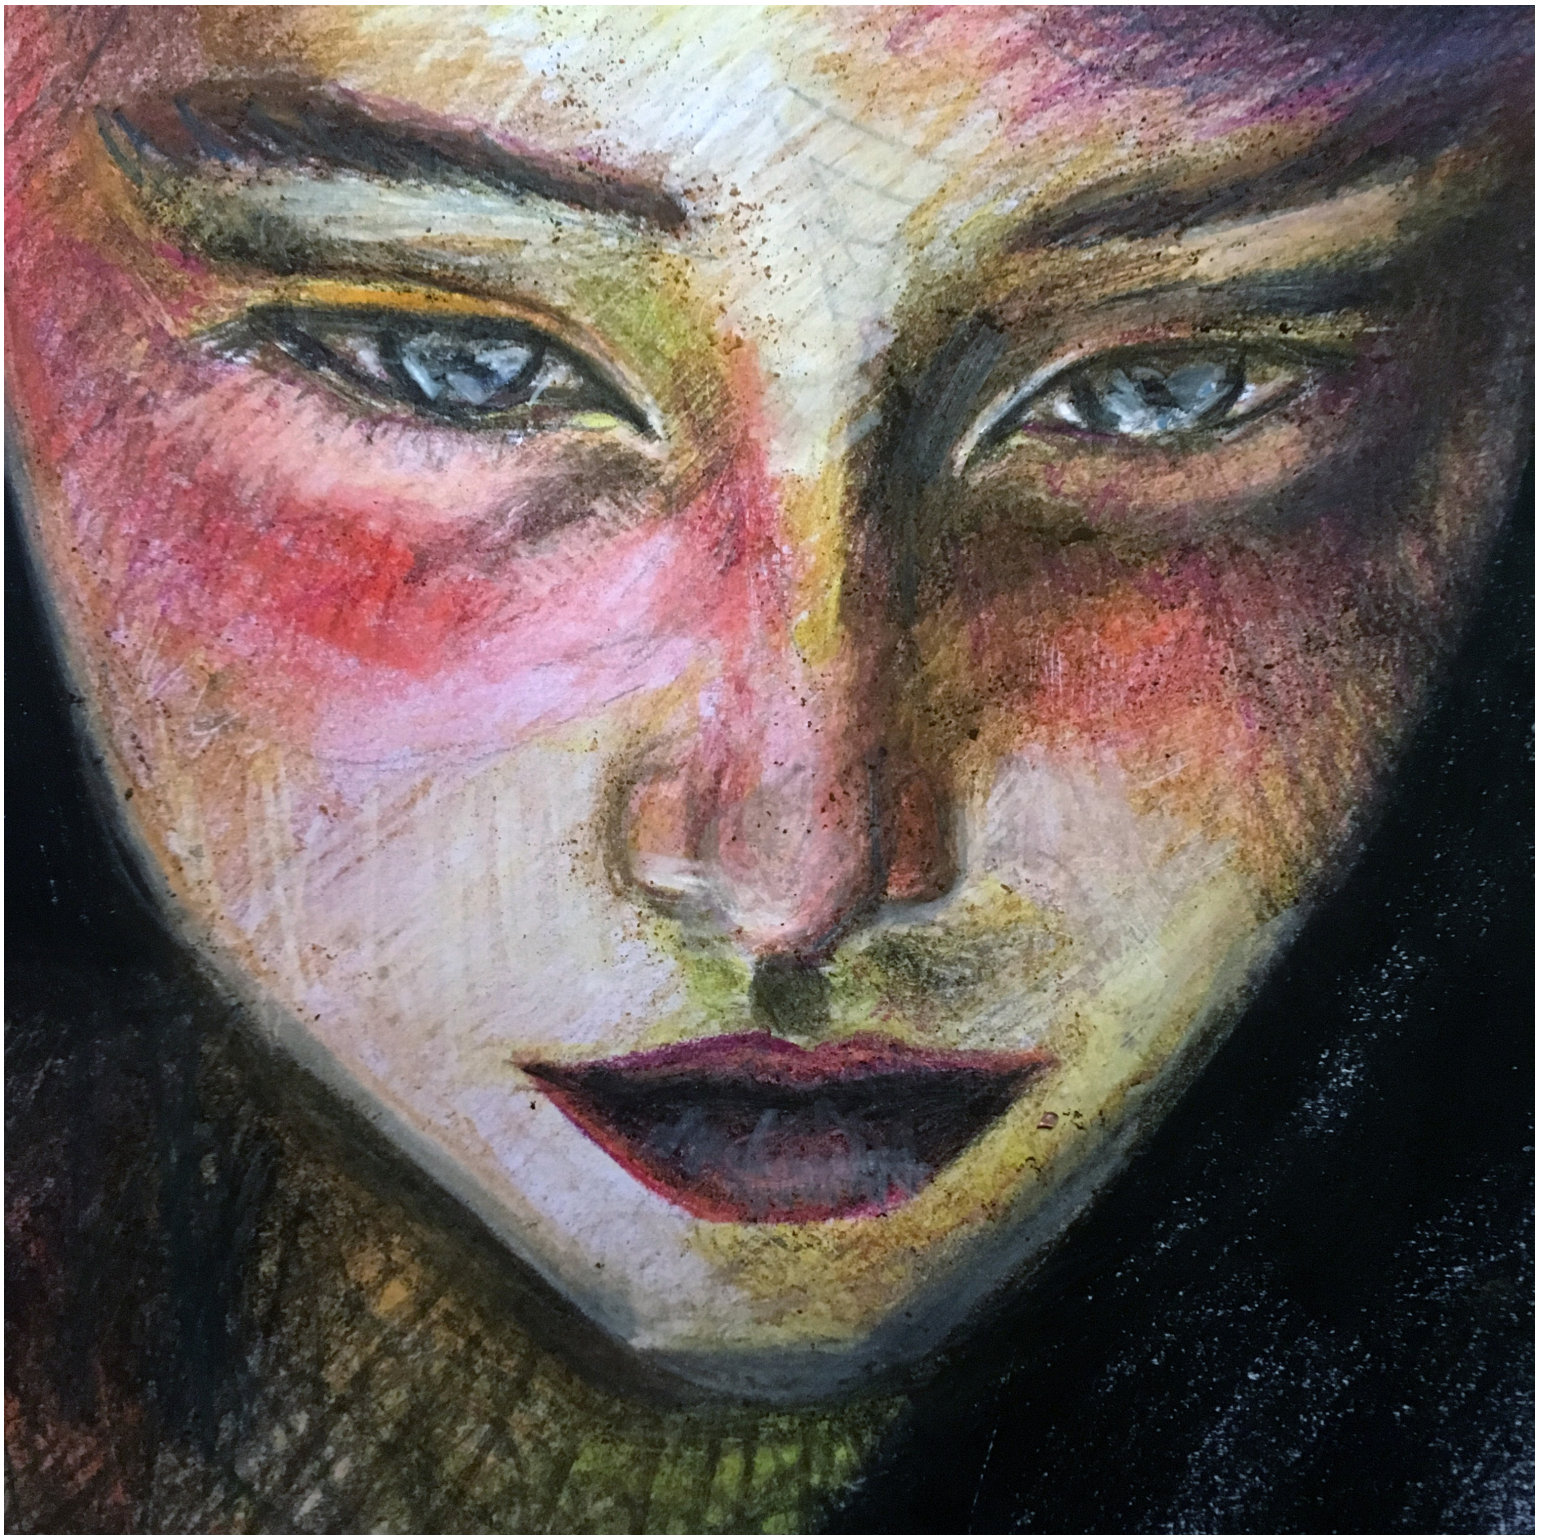

IRIS OLTRE

ILLUSTRATION

AND PAINTING

TRADITIONAL AND DIGITAL TECNIQUE

CHARACTERS

DIGITAL PAINTING

PORTRAITS

TRADITIONAL TECHNIQUE

PENCIL AND CHARCOAL

SELECTED OIL PAINTINGS

70X100
cm

45x80 cm

60x80
cm

50x70
cm

PONCE COPY
80x90
cm

SCHIELE COPY
60X100
cm

CREDO PASSERÒ IL
RESTO DEL GIORNO
SUL DIVANO.

lini

Iris Tercon
pattern fiaba

Iris Tercon
pattern zebre e farfalle

Iris Tercon

Grafica

Grafica su t-shirt

FAST
SKETCHES