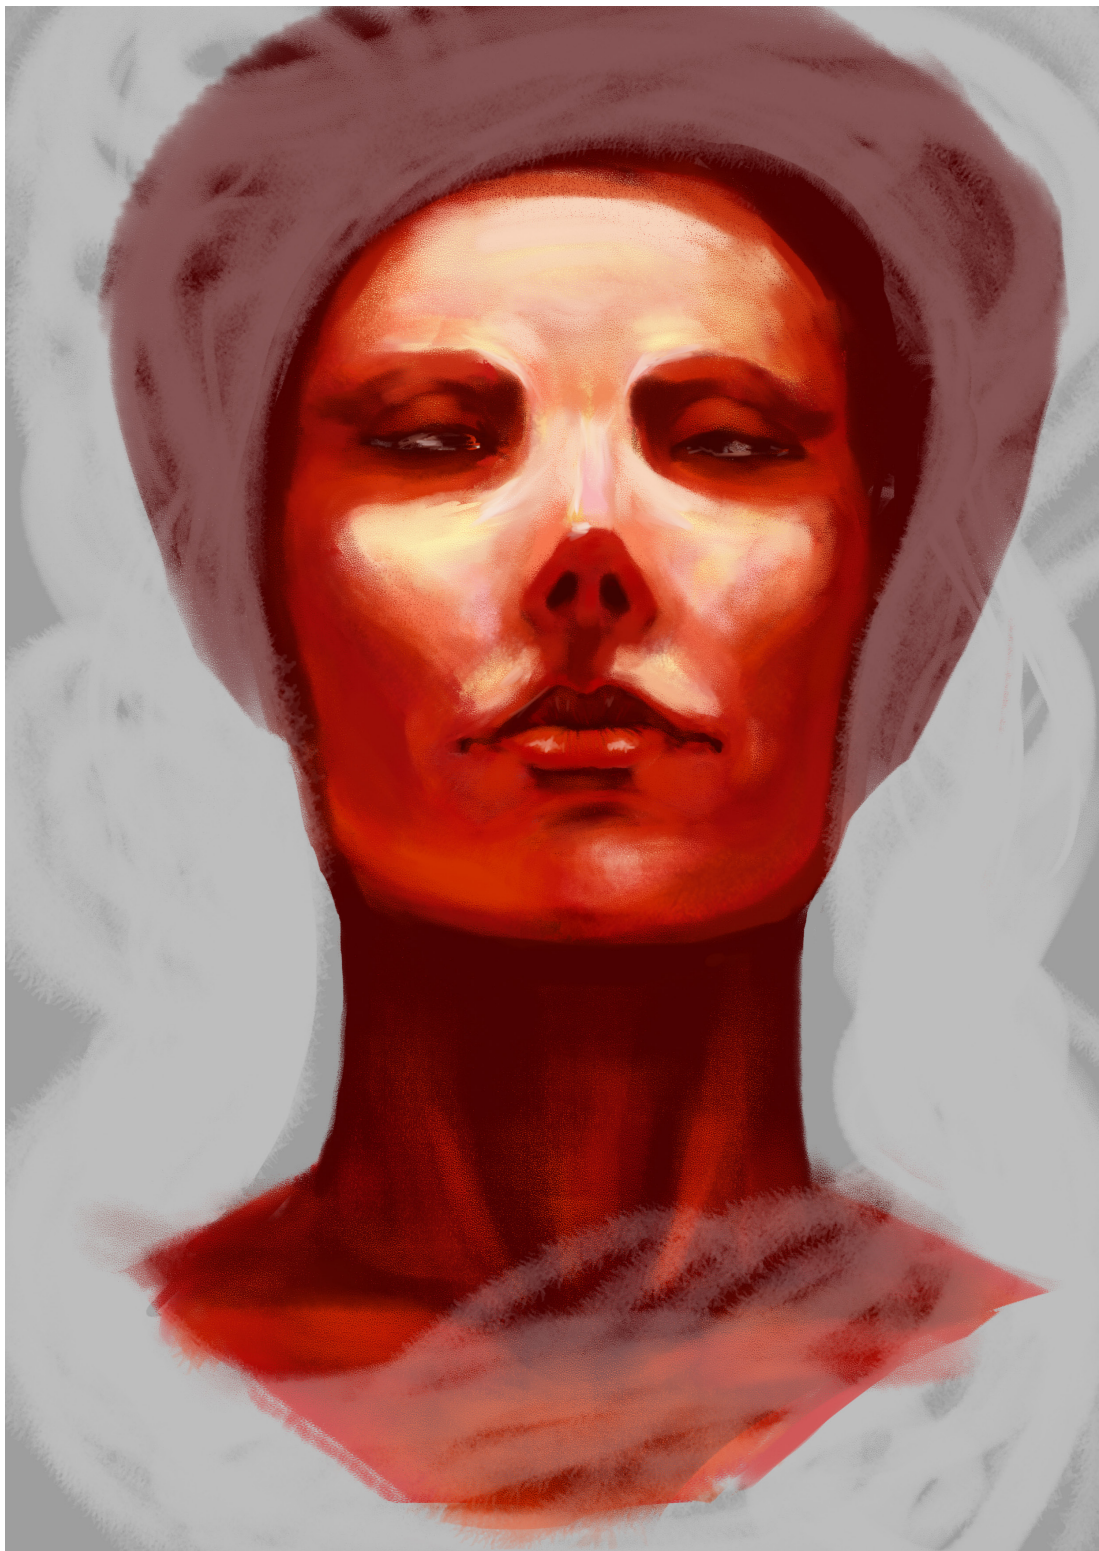

IRIS OLTRE

ILLUSTRATION

AND PAINTING

TRADITIONAL AND DIGITAL TECNIQUE

CHARACTERS

DIGITAL PAINTING

PORTRAITS

TRADITIONAL TECHNIQUE

PENCIL AND CHARCOAL

SELECTED OIL PAINTINGS

70X100
cm

45x80 cm

60x80
cm

50x70
cm

PONCE COPY
80x90
cm

SCHIELE COPY
60X100
cm

CREDO PASSERÒ IL
RESTO DEL GIORNO
SUL DIVANO.

lini

Iris Tercon
pattern fiaba

Iris Tercon
pattern zebre e farfalle

Iris Tercon

Grafica

Grafica su t-shirt

FAST
SKETCHES